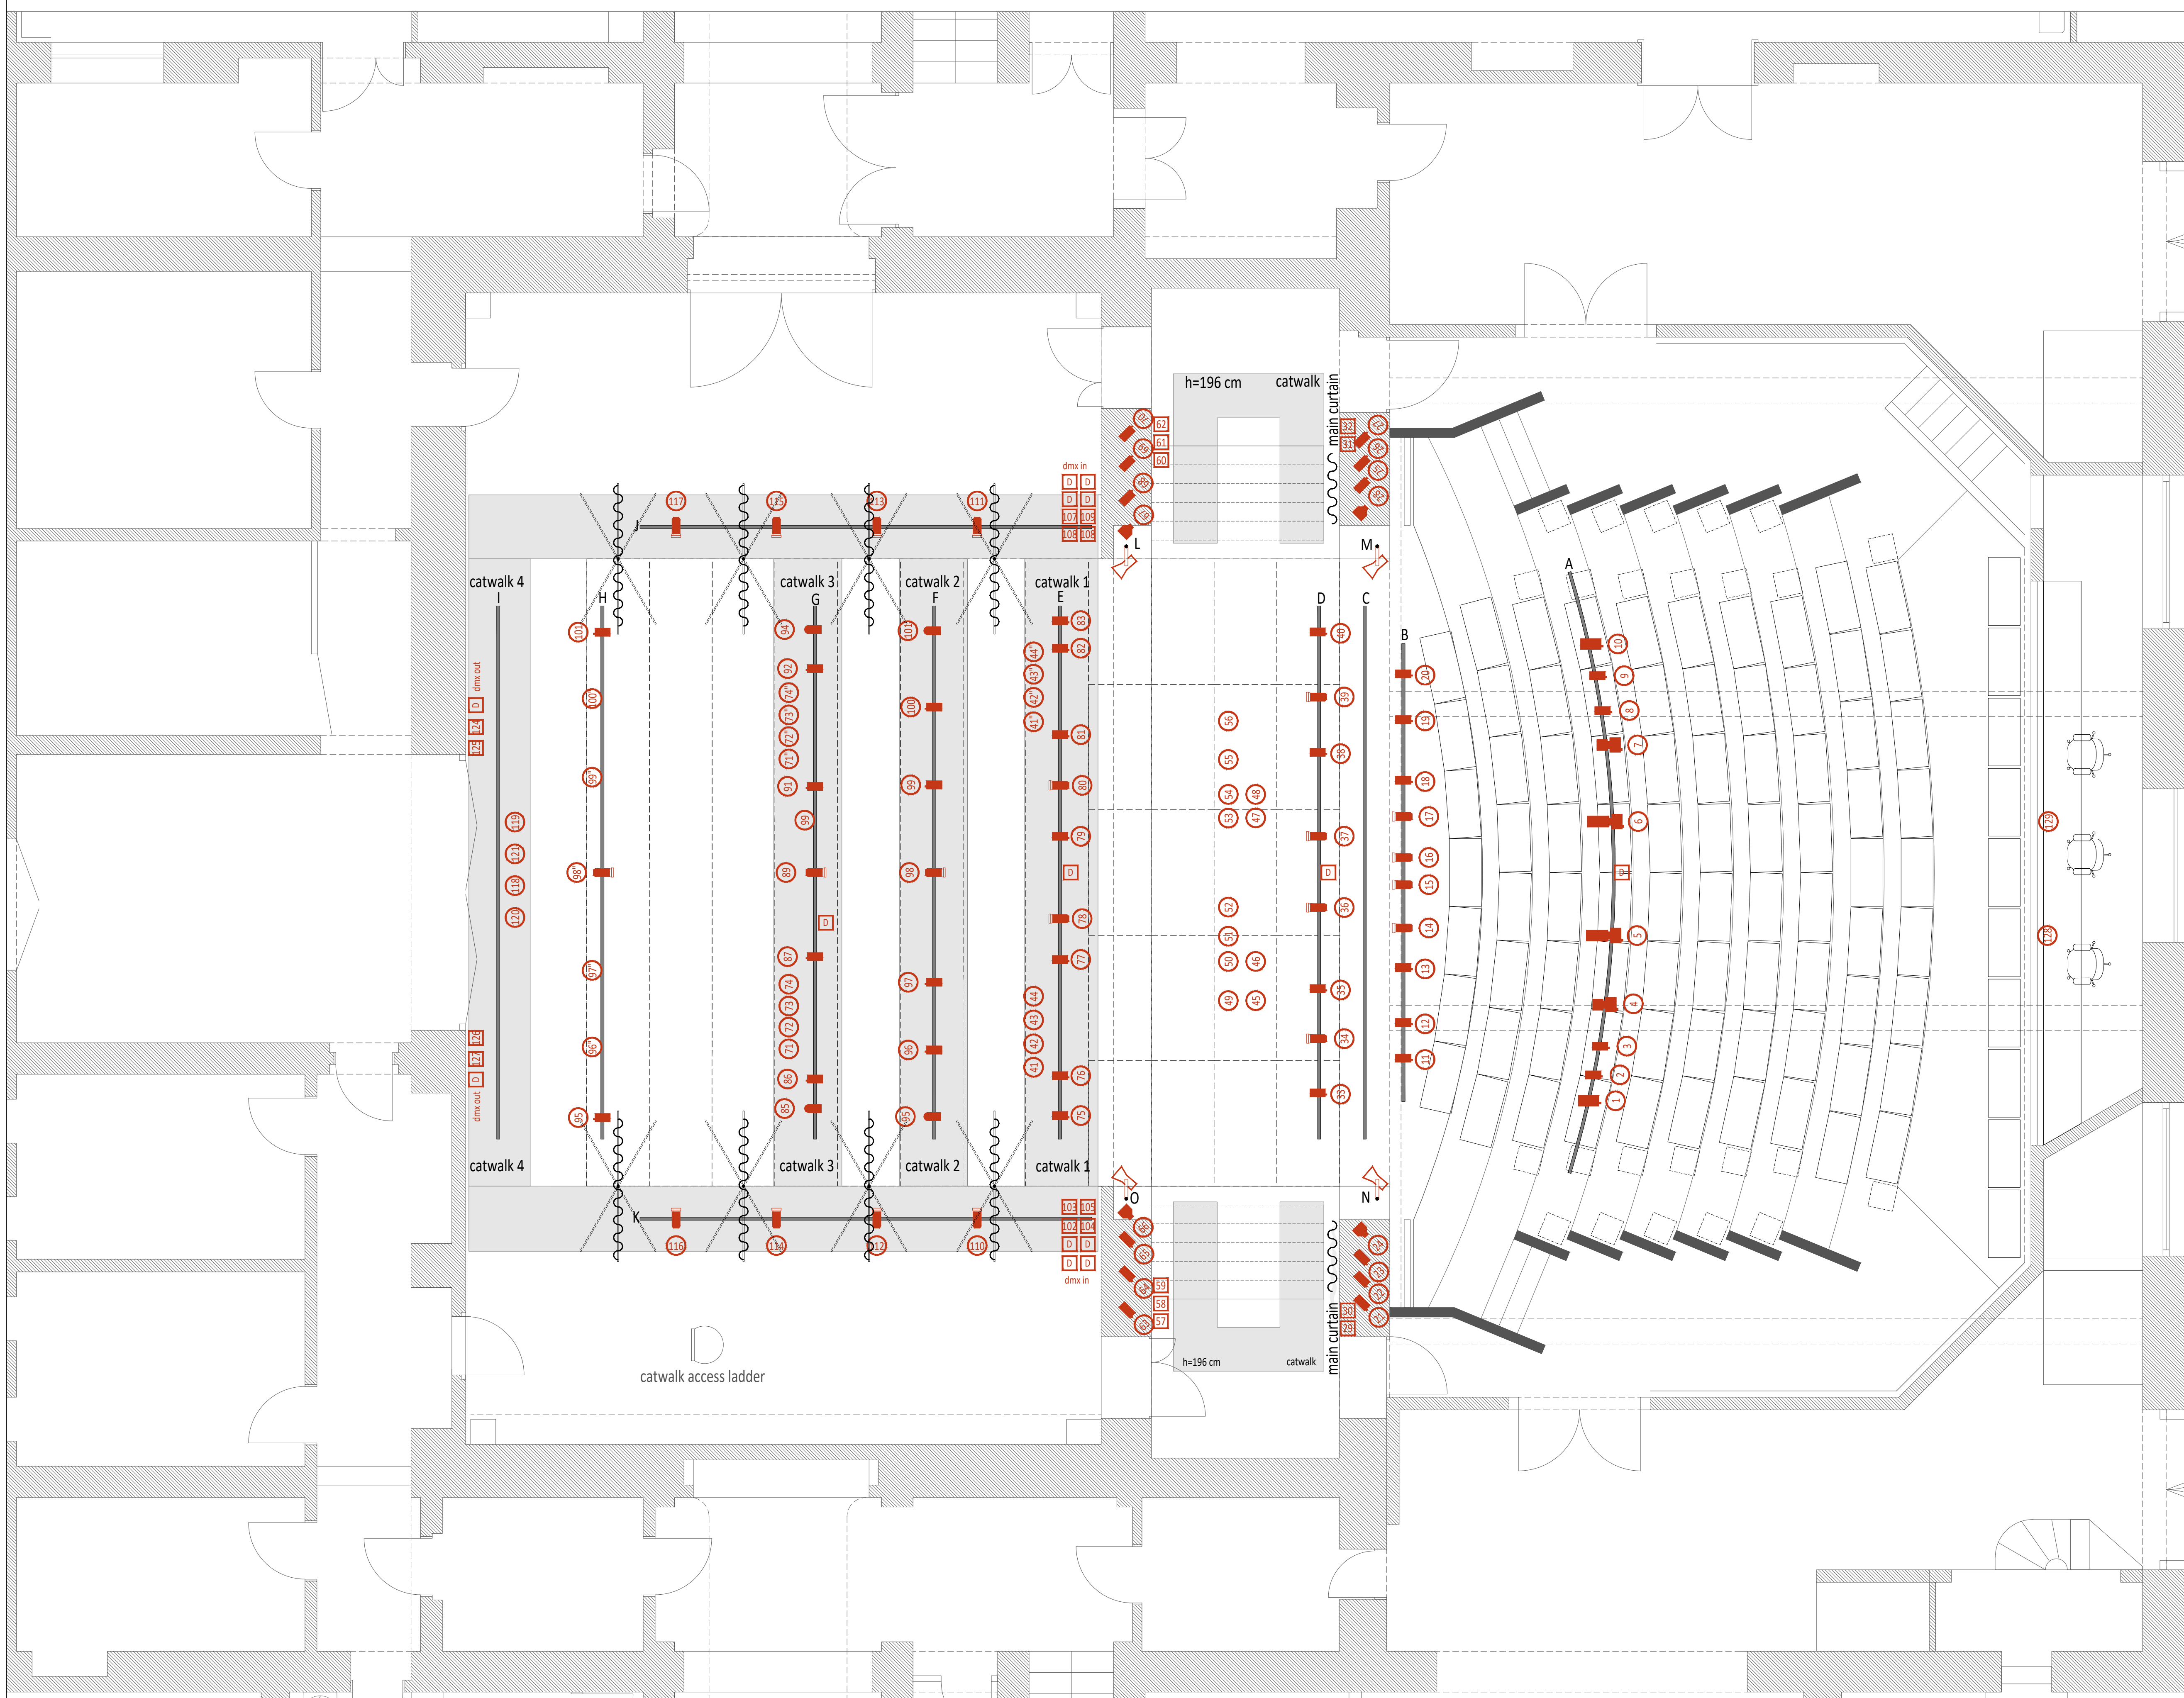

SECTION

FLOOR PLAN

KEY:

-  Etc profile 575w
-  Pc 1000w
-  Pc 2000w
-  Etc source four 575w
-  Ppr 64
-  Profile figura 12 zs
-  Profile figura 12 zw
-  Floor free channels
-  Flawn free channels
-  Direct line